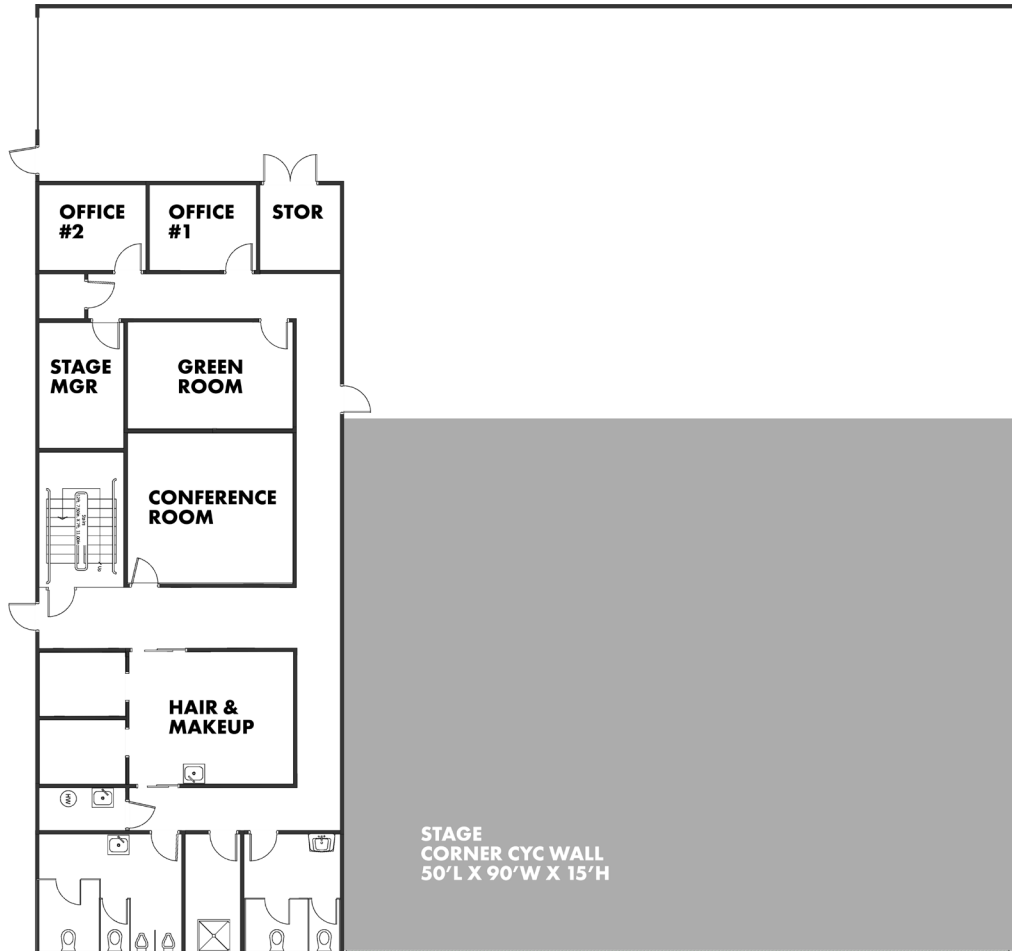

With over 10,000 square feet of available shooting space, the stage boasts a large corner cyc wall and 15-foot grid, complete with space lighting to make for the best shooting experience for film, tv and photo in Northwest Arkansas.

# S STAGE

17,200 total sq. ft.  
 10,000 sq. ft. stage  
 4,200 sq. ft. office  
 3,000 sq. ft. workshop  
 50'L x 90'W x 15'H cyc  
 19' ceilings  
 14' x 16' roll gate  
 400 AMP, 3 Phase

Multi-zone HVAC  
 Internet & wireless network  
 Secure keycard access  
 Restrooms & private shower  
 Kitchen & lounge area  
 Green room  
 2 Private offices  
 Hair, makeup & wardrobe

**MAIN FLOOR**

**2ND FLOOR**