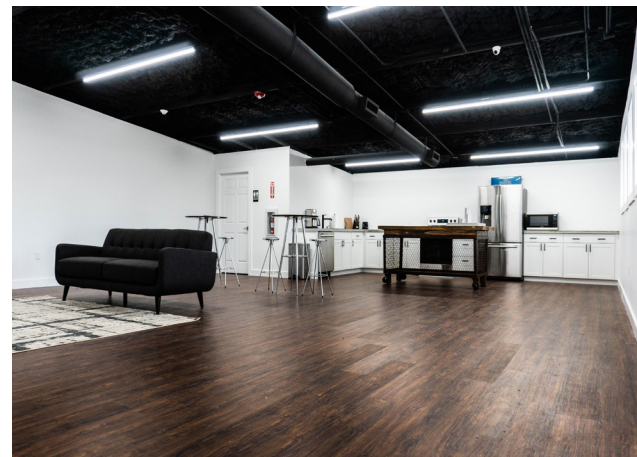

# CREATE LIKE NEVER BEFORE IN ARKANSAS' LARGEST SOUNDSTAGE!

Farm Studios is the only stage of its size within 500 miles of Northwest Arkansas. Sitting on 4.5 acres in the heartland, the stage is large enough to accommodate a full 18-wheel tractor trailer and then some! There is no project too large or too small for this facility.

With over 10,000 square feet of available shooting space, the stage boasts a large corner cyc wall and 15-foot grid, complete with space lighting to make for the best shooting experience for film, tv and photo in Northwest Arkansas.

# S STAGE

17,200 total sq. ft.  
 10,000 sq. ft. stage  
 4,200 sq. ft. office  
 3,000 sq. ft. workshop  
 50'L x 90'W x 15'H cyc  
 19' ceilings  
 14' x 16' roll gate  
 400 AMP, 3 Phase

Multi-zone HVAC  
 Internet & wireless network  
 Secure keycard access  
 Restrooms & private shower  
 Kitchen & lounge area  
 Green room  
 2 Private offices  
 Hair, makeup & wardrobe