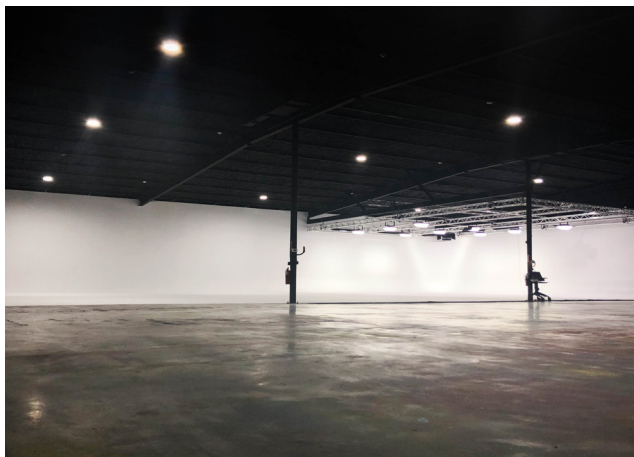

# CREATE LIKE NEVER BEFORE IN ARKANSAS' LARGEST SOUNDSTAGE!

Farm Studios is the only stage of its size within 500 miles of Northwest Arkansas. Sitting on 4.5 acres in the heartland, the stage is large enough to accommodate a full 18-wheel tractor trailer and then some! There is no project too large or too small for this facility.

With over 10,000 square feet of available shooting space, the stage boasts a large corner cyc wall and 15-foot grid, complete with space lighting to make for the best shooting experience for film, tv and photo in Northwest Arkansas.

# S STAGE

17,200 total sq. ft.  
 10,000 sq. ft. stage  
 4,200 sq. ft. office  
 3,000 sq. ft. workshop  
 50'L x 90'W x 15'H cyc  
 19' ceilings  
 14' x 16' roll gate  
 400 AMP, 3 Phase

Multi-zone HVAC  
 Internet & wireless network  
 Secure keycard access  
 Restrooms & private shower  
 Kitchen & lounge area  
 Green room  
 2 Private offices  
 Hair, makeup & wardrobe